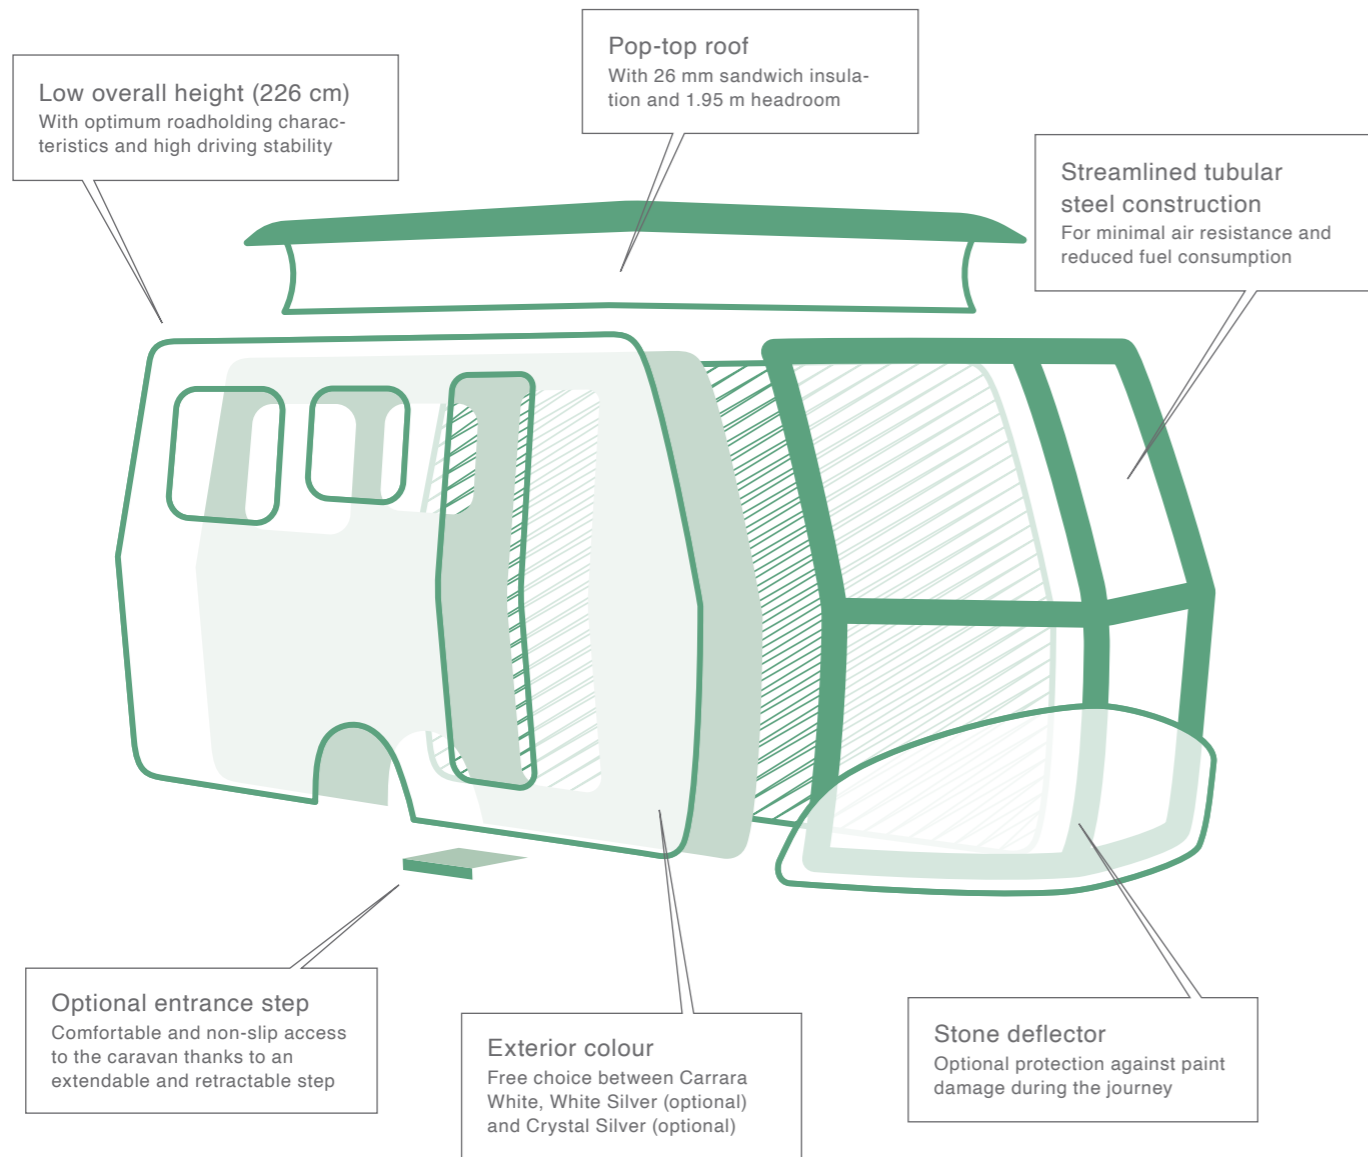

Touring 430

Touring 310

Touring 540

EVERYTHING. AT A GLANCE.

THE AERO DESIGN

ERIBA caravans are models of efficiency – thanks to the aerodynamically shaped front with its rounded edges. The body shape – unique in caravan construction – boasts a timeless elegance and comes with numerous benefits: lower air resistance for better fuel economy, much improved driving safety and optimal roadholding characteristics. With this compact touring pro, you can now holiday with greater safety, economy and – not least – style.

LOW FUEL CONSUMPTION

The aerodynamic front, consisting of the streamlined tubular steel construction, ensures low air resistance and thus reduced fuel consumption.

INTERIOR CLIMATE

The pop-top roof provides fresh air in the caravan and thus creates the perfect room climate thanks to the pop-top roof window, which is made of canvas material.

TOURING

LOW PROFILE, HIGH STANDARDS.

When on the road, the world changes with every kilometre and often leaves you in a permanent state of wonder. When it comes to change, the ERIBA Touring is the perfect companion. Thanks to the practical pop-top roof, it can be transformed in no time at all. Although much has changed on the inside since 1957, it has always remained true to its original design with its aerodynamic front and unique body shape.