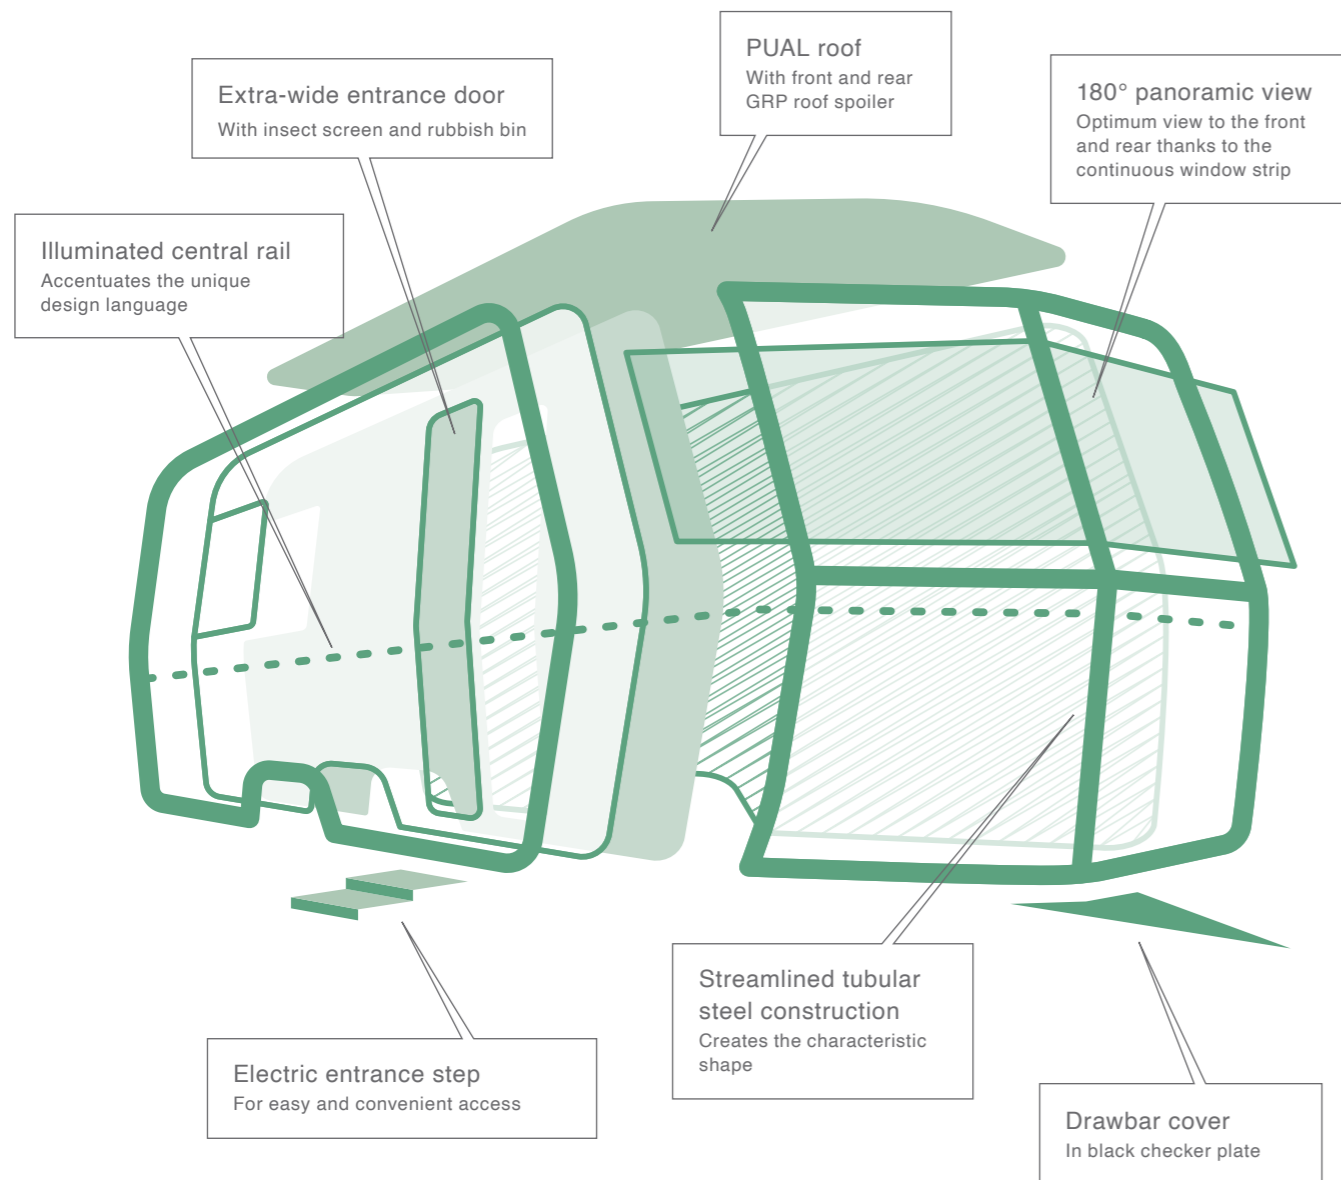

EVERYTHING. EXCEPT NORMAL.

THE AERO DESIGN

The ERIBA Touring 820 is also based on the proven AERO design with its typical aerodynamic shape and rounded edges. The body shape – unique in caravan construction – boasts a timeless elegance and comes with numerous benefits: lower air resistance for better fuel economy, much improved driving safety and optimal roadholding characteristics.

SMART HOME

Control via Bluetooth or remotely with the ERIBA Smart Home App – turn on the heater while on the ski slopes or activate the air conditioning while enjoying a sundowner on the beach. You can also call up information on fluid levels, battery status and temperatures easily and conveniently.

SUPPORT JACK SYSTEM

The hydraulic support jack system with automatic levelling makes levelling the caravan a breeze. So convenient, so easy.

STORAGE SPACE

Perfect use of space: there is plenty of easily accessible storage space under the generous V-shaped bed. For example, we have even put a lot of thought into the coffee machine – the coffee machine pull-out tray and capsule holder are neatly stowed yet always close to hand.

DESIGN

Perfectly designed inside and out – the generous front and rear windows provide a fantastic 180° panoramic view and a comfortable feeling of freedom. But don't take our word for it – the ERIBA Touring 820 has been awarded international design prizes such as the Red Dot Design Award. Still not convinced? Then see for yourself!

HEATER

Plan your trips regardless of the weather. Camping is in season all year round in the Touring 820 – thanks to the hot-water heater and hot-water floor heating you can also travel comfortably in winter.

LIGHTING CONCEPT

The lighting concept with dimmable light zones and variable accent lighting helps to create a cosy ambience.

Note: some of the equipment shown is optional and depends on the model range/layout.