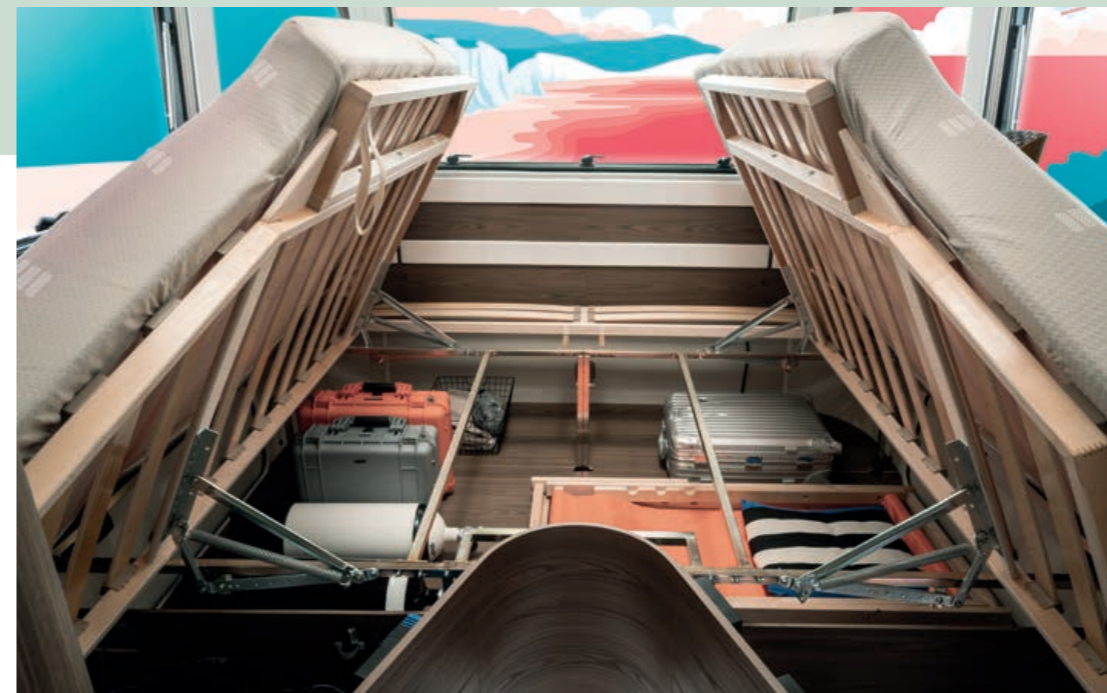

Room aplenty – with lots of practical storage space.

Leave nothing behind – the practical storage space concept ensures you will always have everything you need, wherever you go. And so well stowed you will forget it's even there!