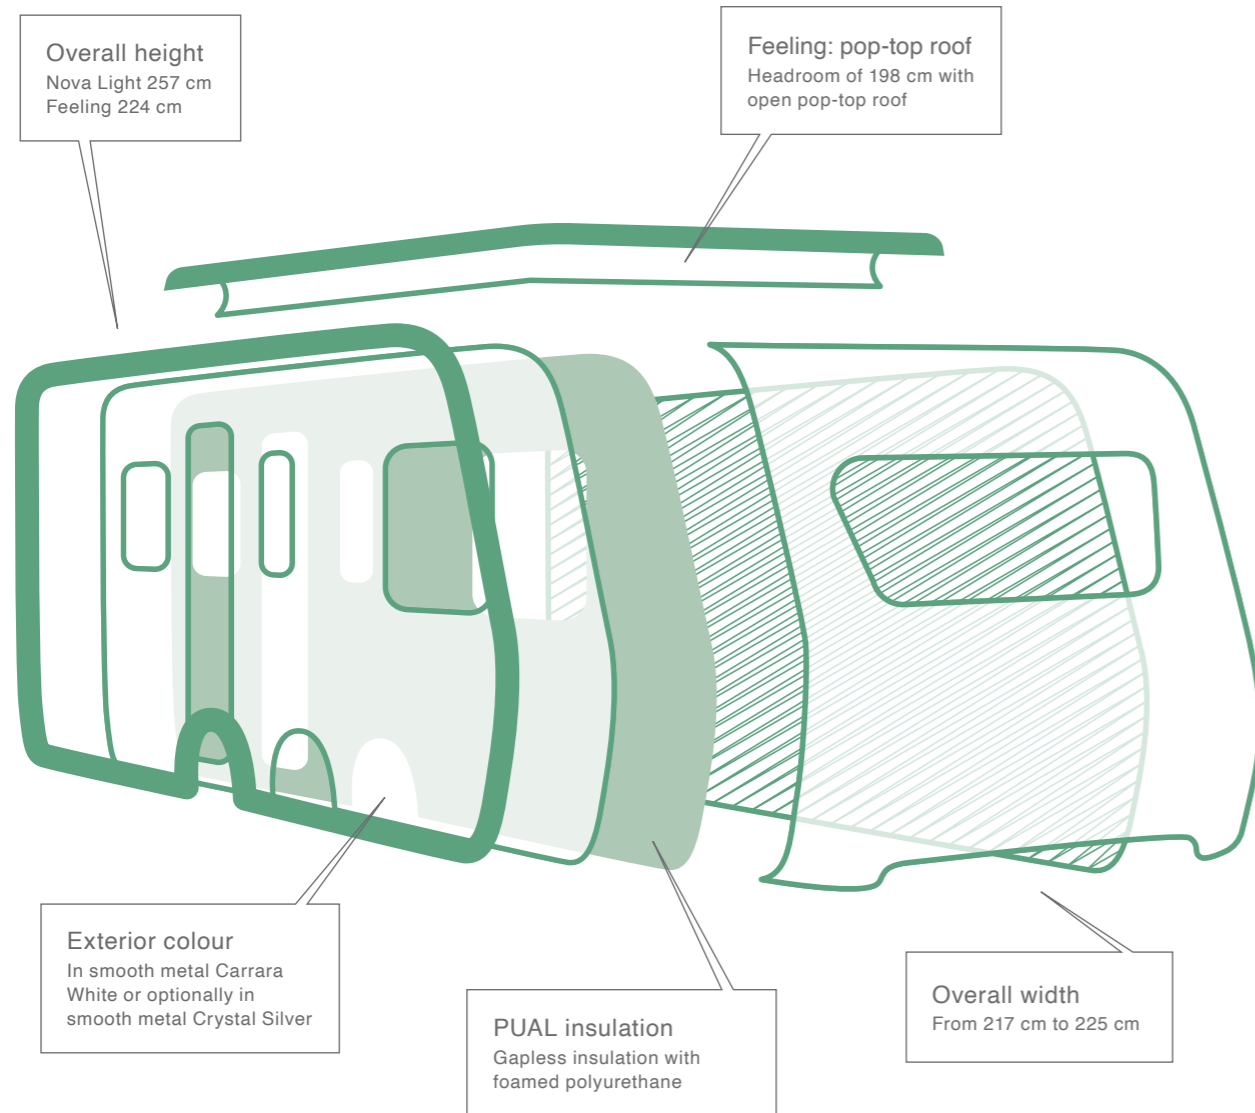

Ready for a holiday feeling that starts before you even hit the road? The light and manoeuvrable ERIBA Feeling and Nova Light models ensure the excitement starts building while you are still packing. Thanks to the storage space, headroom and low dead weight, there is plenty of room for luggage – and for individual wishes. You hardly need guess how comfortable the journey will be, because the seating and sleeping areas speak for themselves. Get ready for amazing adventures and new memories that will last forever!

Feeling 515

Nova Light 515

HIGHLIGHTS AS STANDARD.

THE PUAL BODY SHELL

Developed back in 1987, the excellent insulation provided by the closed-cell PU foam still guarantees a comfortable temperature in summer and cosy warmth during the colder months. The PUAL side walls consist of an aluminium outer skin, a foam core and a high-quality plywood interior wall.